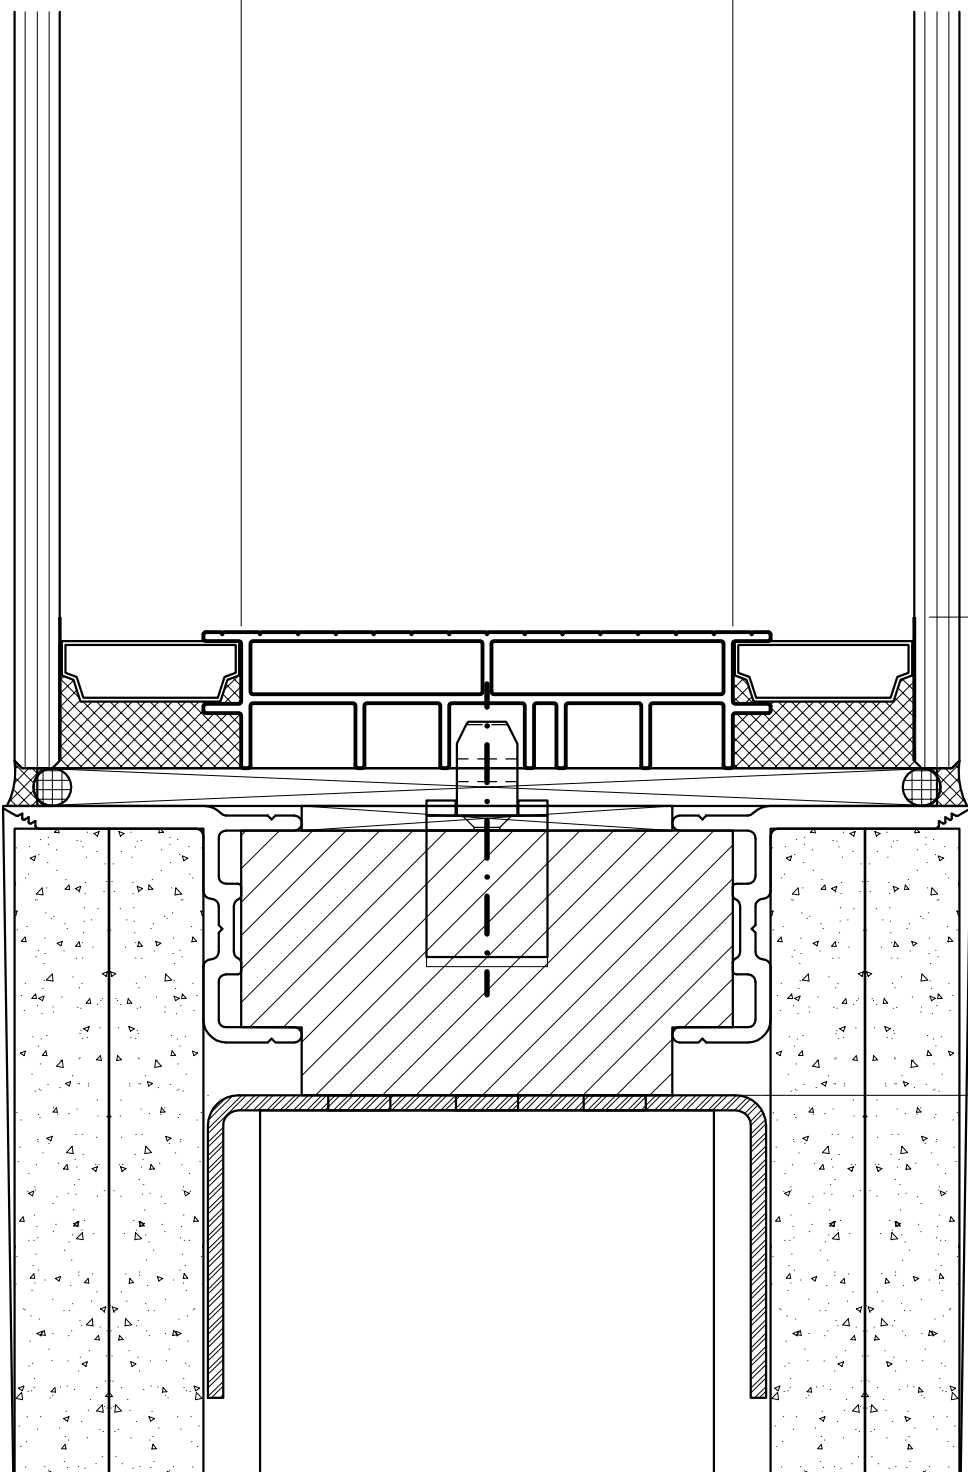

125 (0/+1)

ESG 6

ESG 6

SZR 24

SZR 24

Randemaille 20

38

[mm]